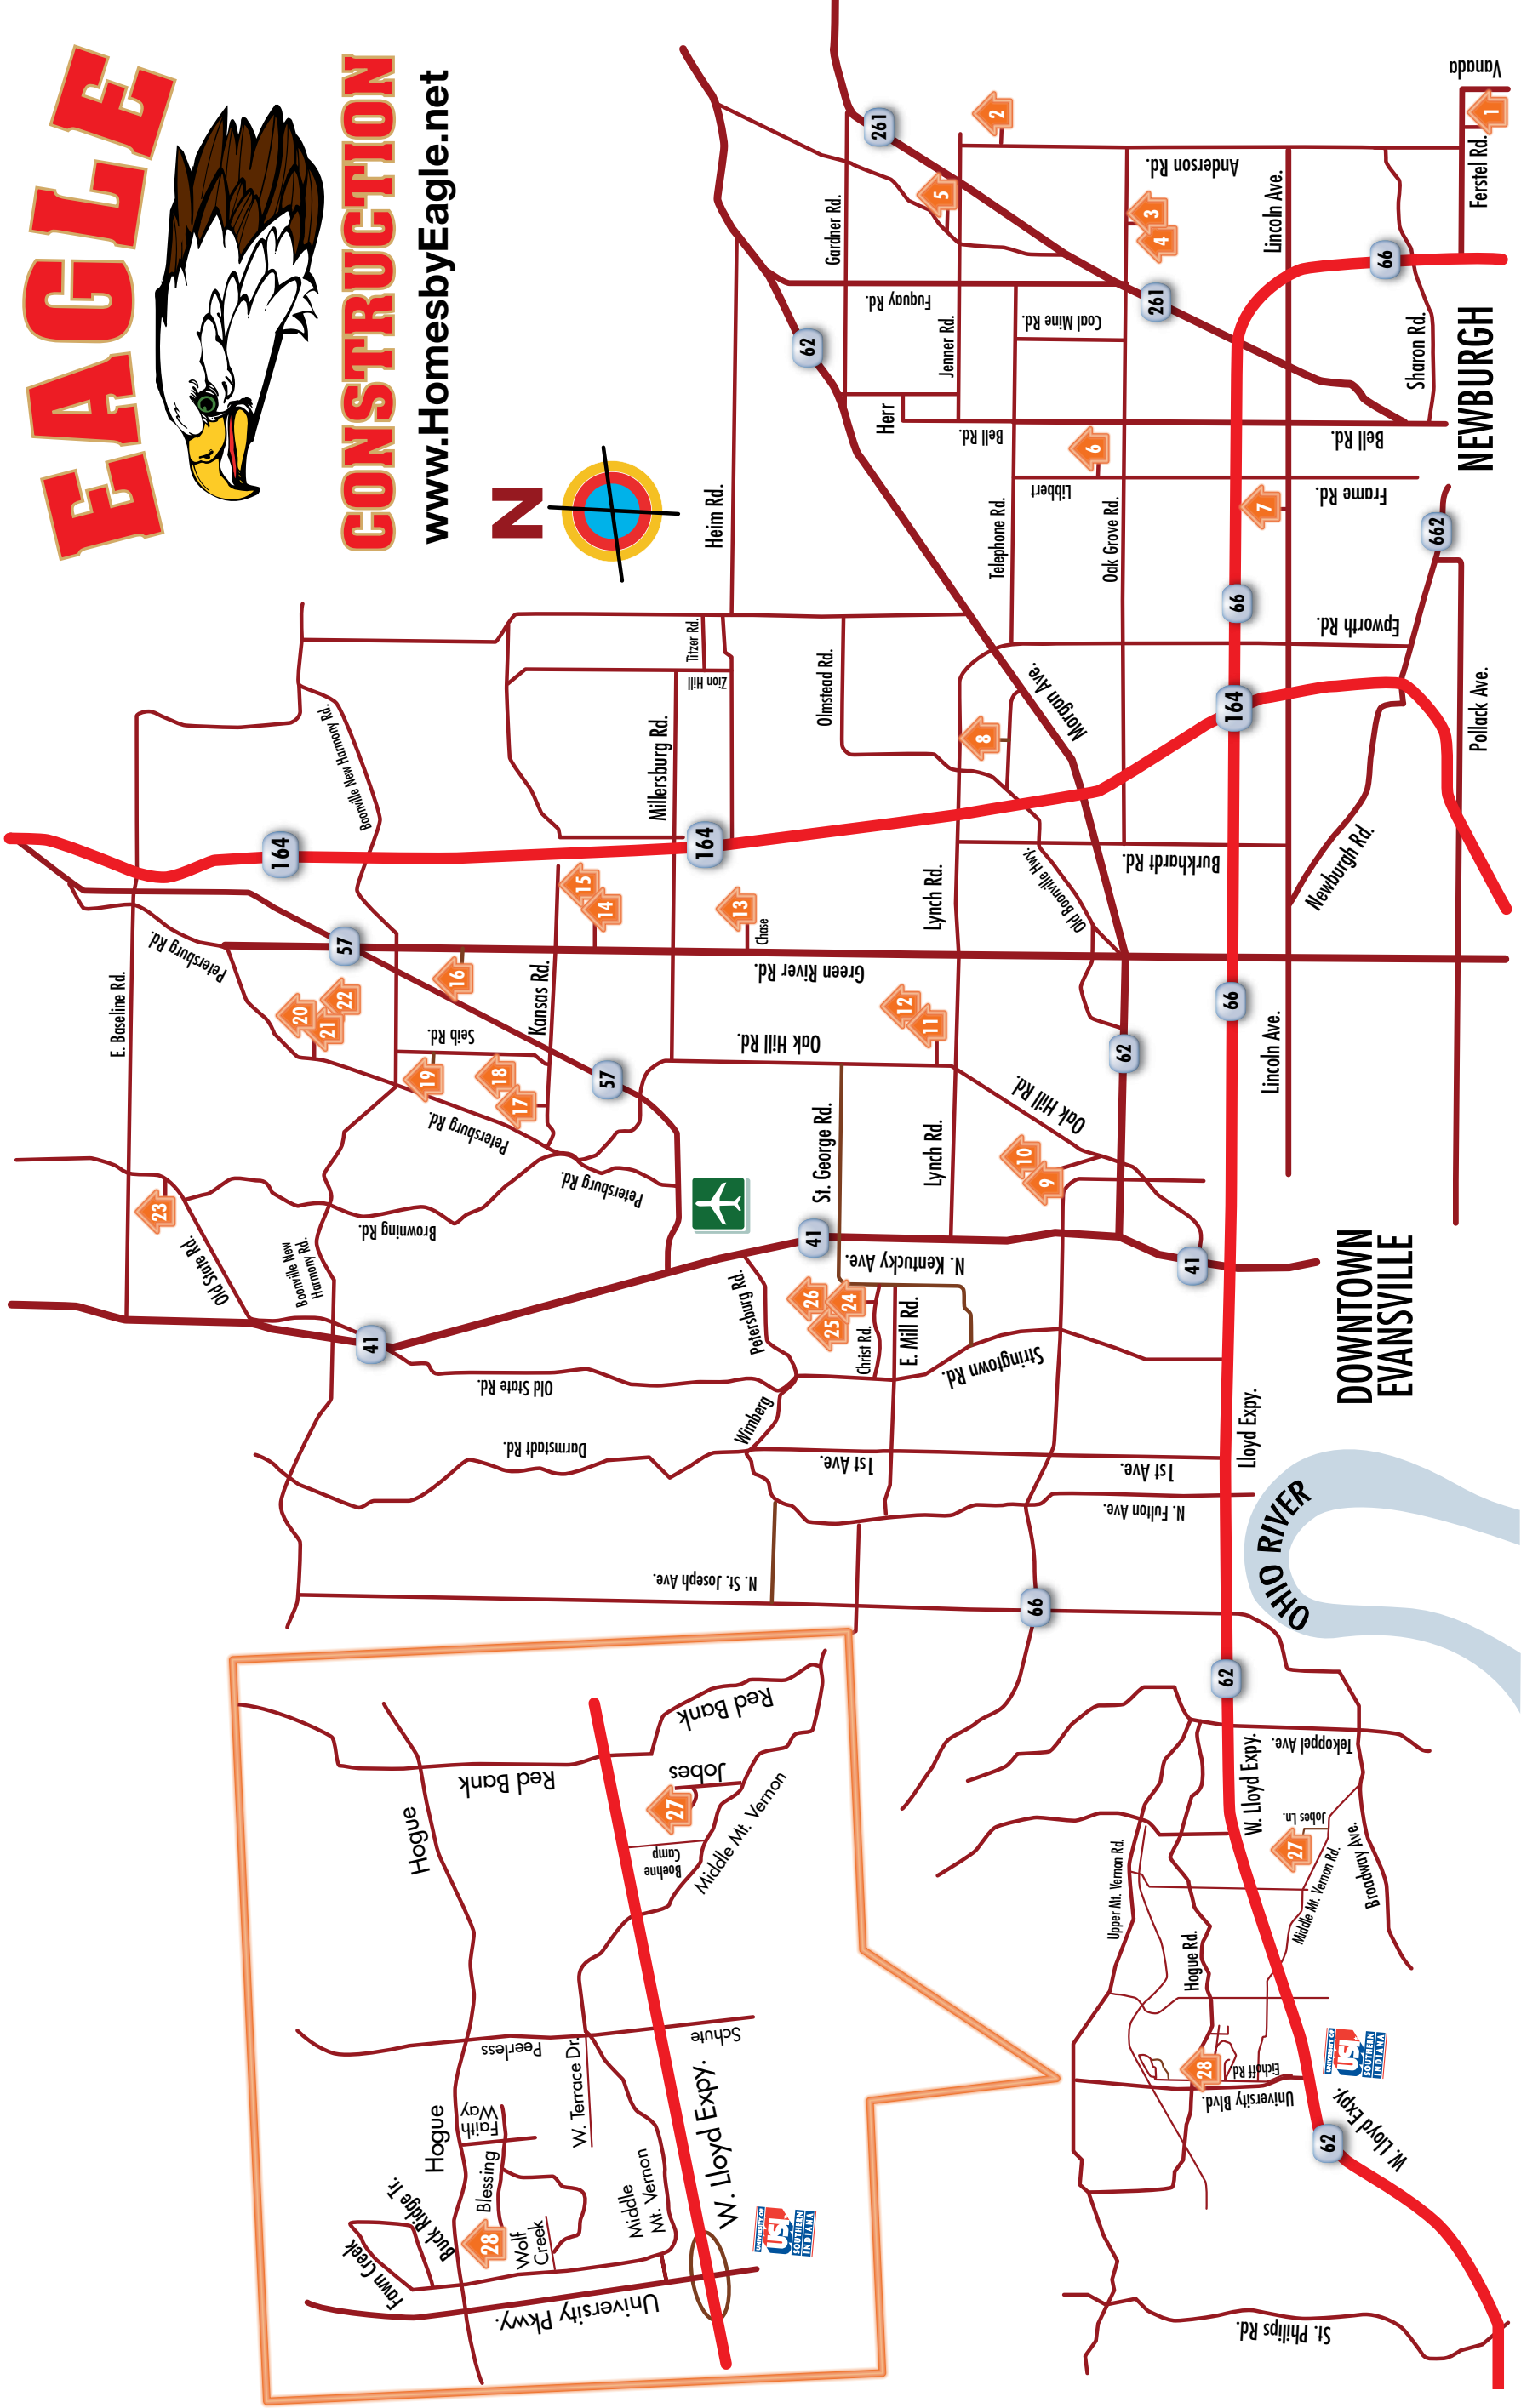

SATURDAY & SUNDAY, OCTOBER 22 & 23, NOON - 4 PM

EAGLE

CONSTRUCTION

www.HomesbyEagle.net

- 01** Barrington Development Group
5588 St. Claire
Lexington
- 02** CAC Development
5829 Medinah Drive
Victoria
- 03** Jagoe Homes, Inc.
3006 Paradise Circle
Paradise Garden Estates
- 04** Jagoe Homes, Inc.
3096 Paradise Circle
Paradise Garden Estates
- 05** CAC Development
Woodfield
- 06** Progressive Custom Homes, Inc.
8966 Covenant Court
The Villages
- 07** Selective Homes by Chad & Dad
9299 Emily Court
Huntington Ridge
- 08** John Eipers Homes
7738 Tavalon Drive
Centerra Ridge
- 09** Zehner Contracting LLC
2406 Ellington Ridge Drive
Ellington Ridge
- 10** David Stevens Construction, Inc.
2719 Shortridge Court
Ellington Ridge
- 11** Jagoe Homes, Inc.
3336 Mariner Drive
The Glens
- 12** Jagoe Homes, Inc.
3837 Bronson Lane
The Glens
- 13** Dauby Construction, Inc.
7313 Megan Brooke Lane
Hunter Chase Estates
- 14** Jagoe Homes, Inc.
9000 Hartwell Drive
Wynnfield
- 15** Jagoe Homes, Inc.
9433 Hedgewood Court
Wynnfield
- 16** 17. Murphy Homes, Inc.
11431 Merlin Place
Falcon Ridge
- 17** Homes by Eagle Construction
2414 Belize Drive
Cayman Ridge
- 18** Green Meadow Construction
2303 Belize Drive
Cayman Ridge
- 19** Barrington Development Group
3110 Lucerne Avenue
Hawthorne
- 20** Homes by Eagle Construction
13340 Prairie Drive
Creekside Meadows
- 21** John Eipers Homes
3800 Aberdeen Court
Creekside Meadows
- 22** Reinbrecht Homes
13631 Prairie Drive
Creekside Meadows
- 23** New Urban Homes LLC
15344 A.J. Drive
Chadwick Place
- 24** Jagoe Homes, Inc.
901 Criterion Way
The Orchard
- 25** Jagoe Homes, Inc.
904 Criterion Way
The Orchard
- 26** Jagoe Homes, Inc.
5312 Jona Gold Court
The Orchard
- 27** Dan Buck Homes
5021 Hidden Lake Drive
The Reserve at Hidden Lake
- 28** Haas Homes
8025 Wolf Creek Court
Wolf Creek Village II